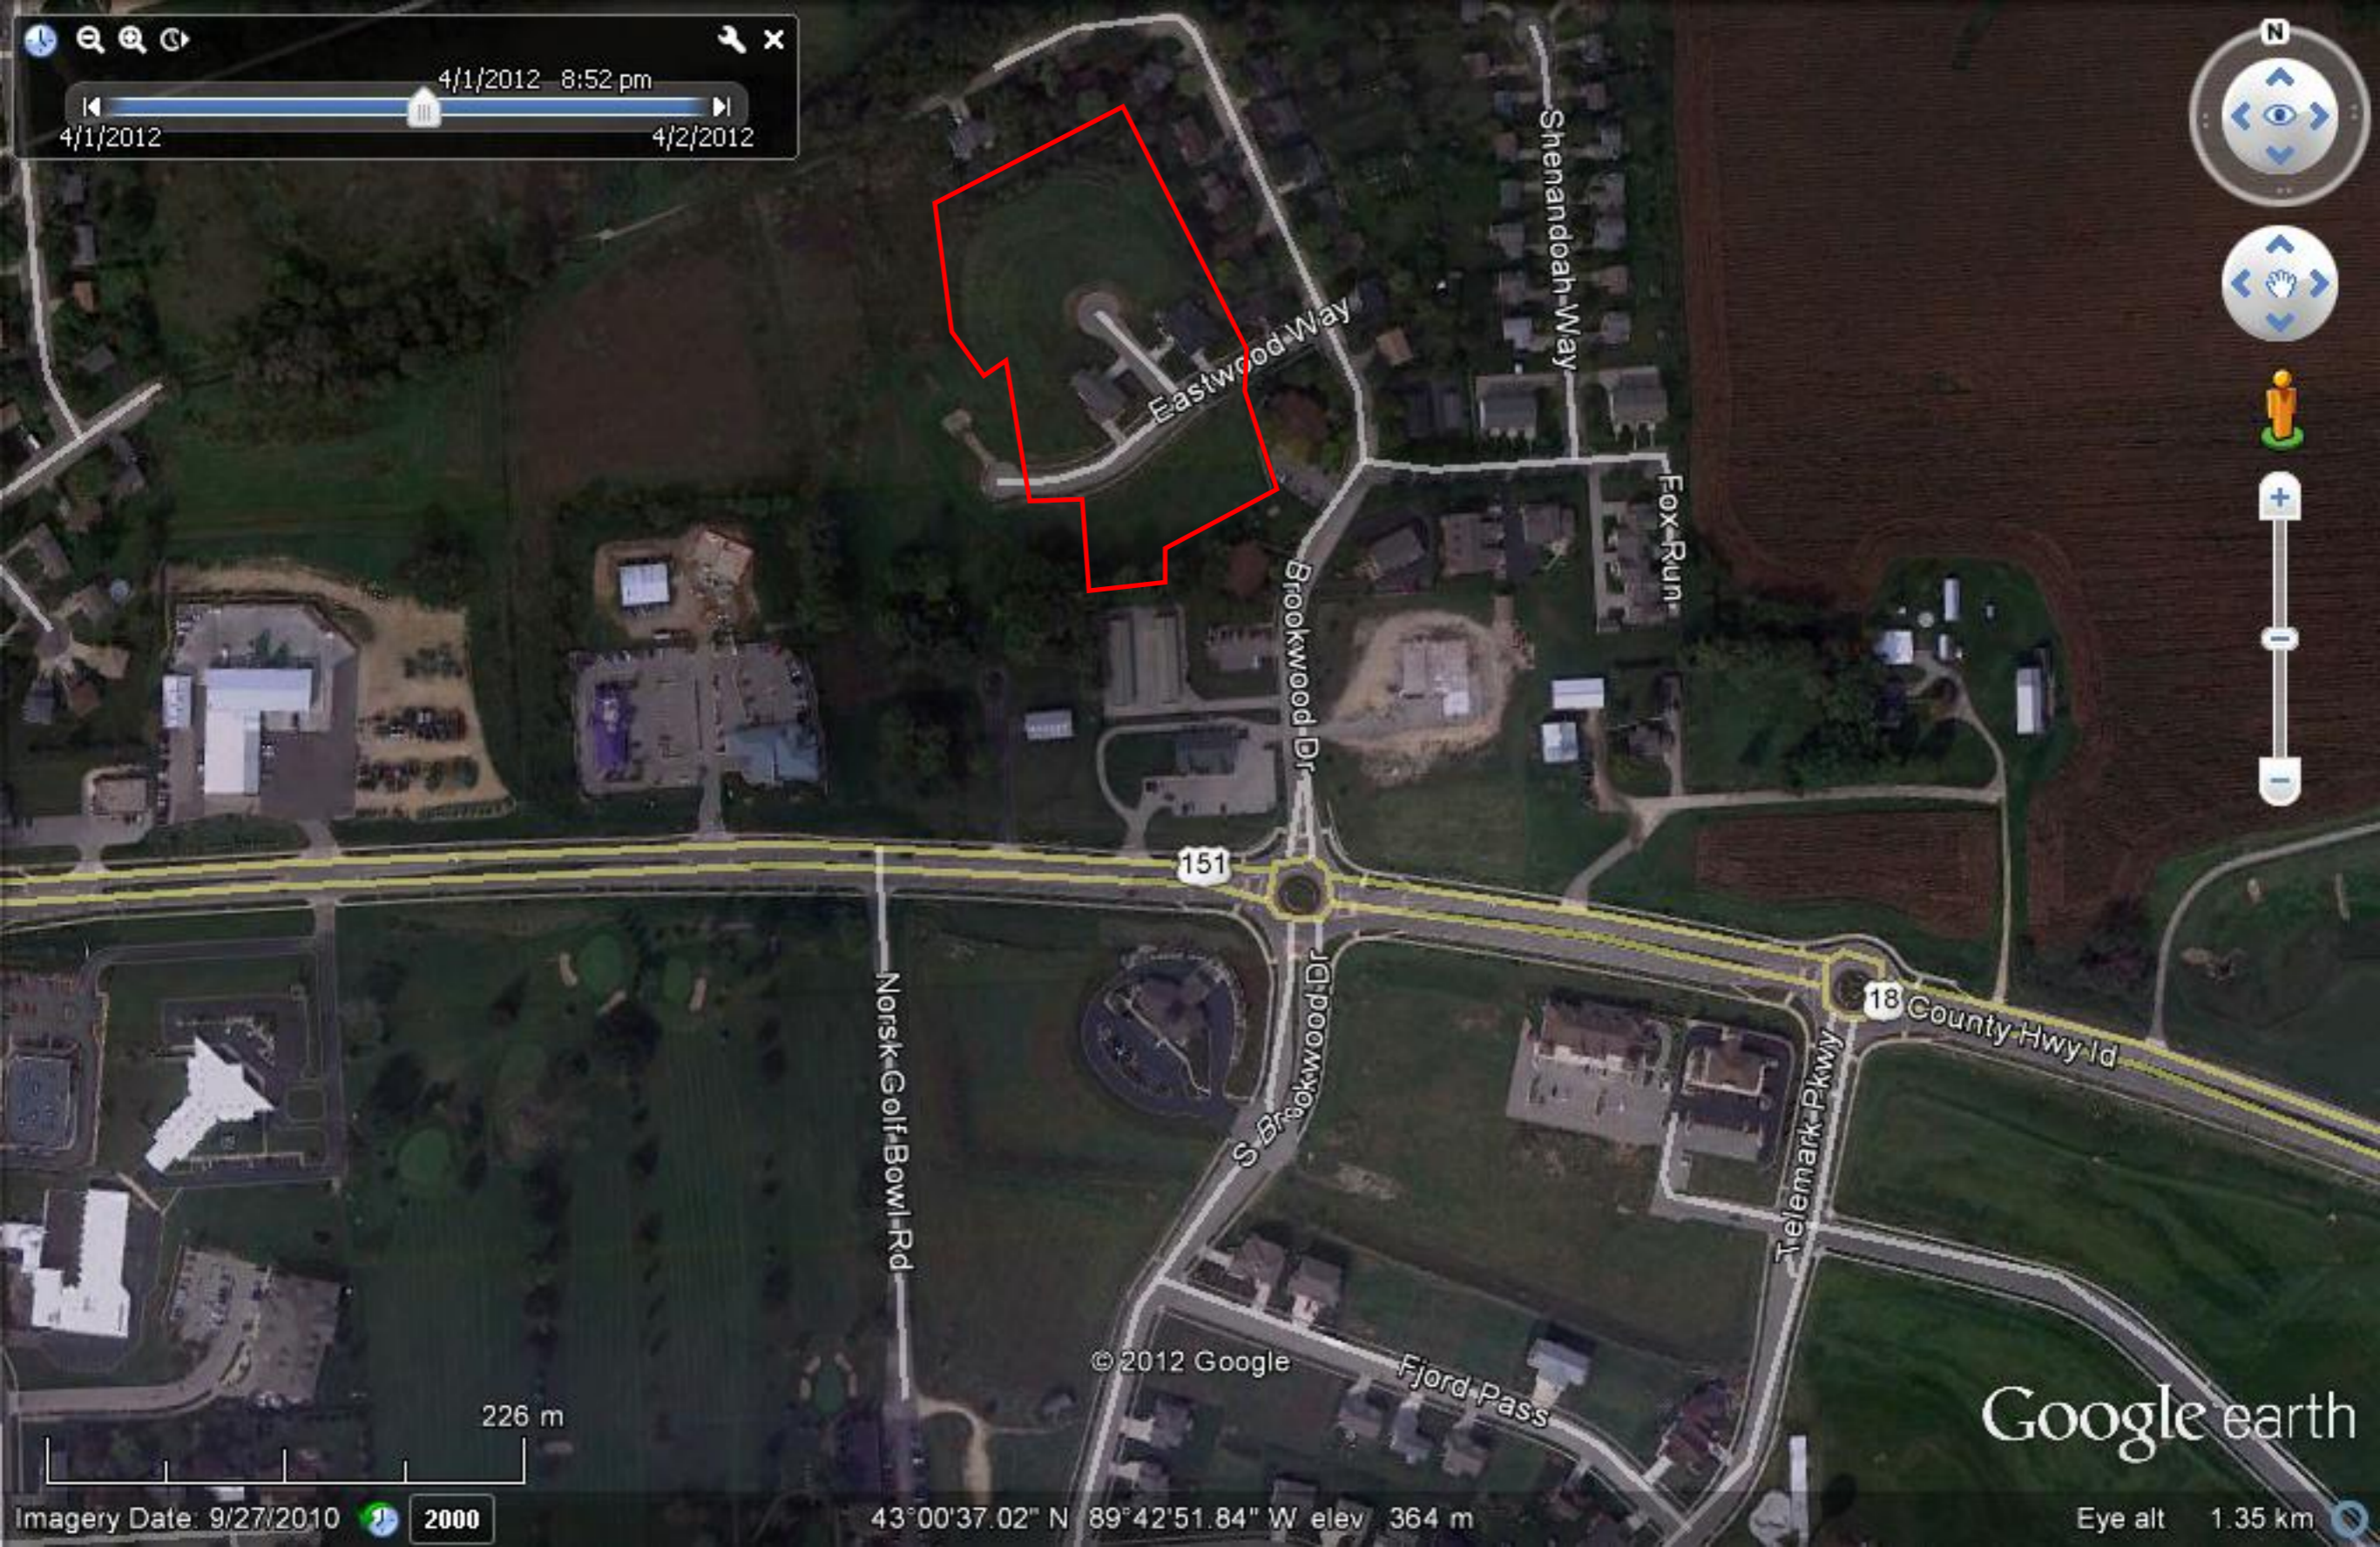

4/1/2012 8:52 pm
4/1/2012 4/2/2012

Navigation controls including a compass, a hand icon for panning, a person icon for street view, and a vertical zoom slider with plus and minus buttons.

© 2012 Google
43°00'37.02" N 89°42'51.84" W elev 364 m

Google earth

Eye alt 1.35 km

Imagery Date: 9/27/2010 2000

226 m